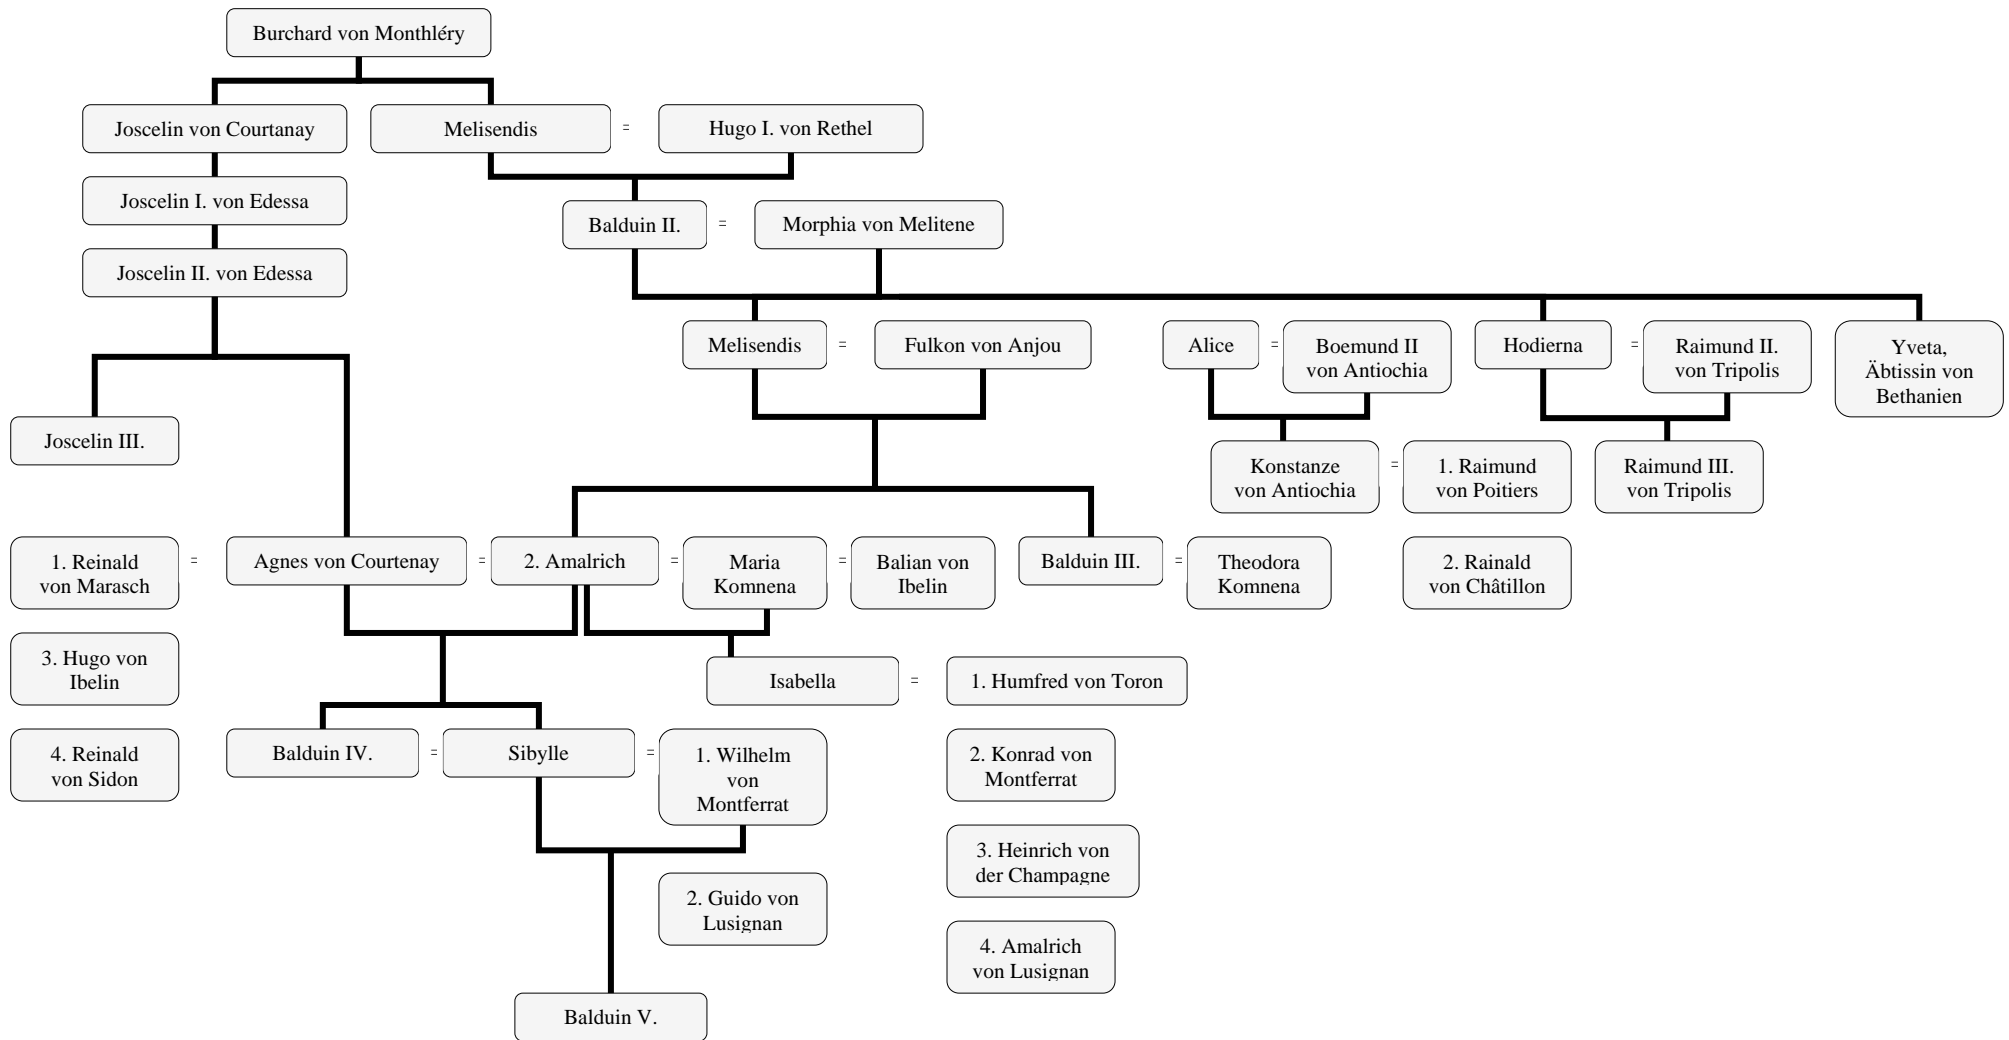

## VI.2. Genealogische Tafel des Königshauses Jerusalem

entlehnt: Bernhard Hamilton: The Leperking and his Heirs. Balduin IV and the Crusader Kingdom of Jerusalem, Cambridge 2000, S. XVIII.